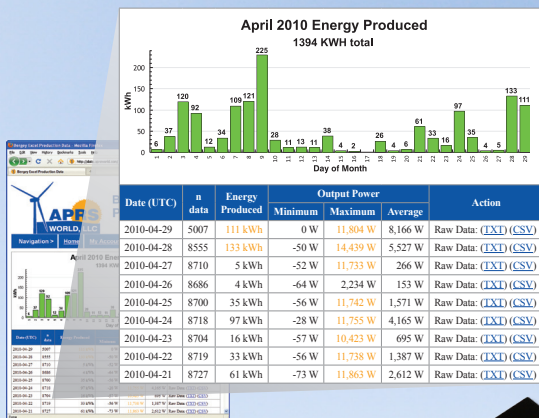

PS2Tap for Bergey Excel Turbine Monitoring

APRS World's **PS2Tap** is a powerful and cost effective tool for remotely monitoring the Bergey Excel wind turbine with Powersync II inverter. The PS2Tap installs inside the inverter and wirelessly provides live Internet monitoring of the turbine production and inverter health. Using your always on Internet connection, the PS2Tap makes live and historical conditions available to you through a web browser and our WorldData service.

Requires APRS World's 802.15.4 to Ethernet gateway.

**802.15.4 to
Ethernet Gateway**

The PS2Tap Measures

- AC Power (kW) and Energy (kWh)
- Grid Voltage, Current, and Frequency
- Inverter Mode and Faults
- DC Voltage and Current
- Internal Bus Voltage